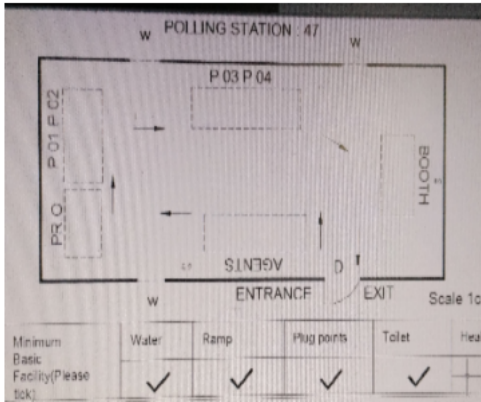

Nazri Naksha

Google Map View

Polling Station Building Front View

Polling Station Front View

Cad View

Key MAP View