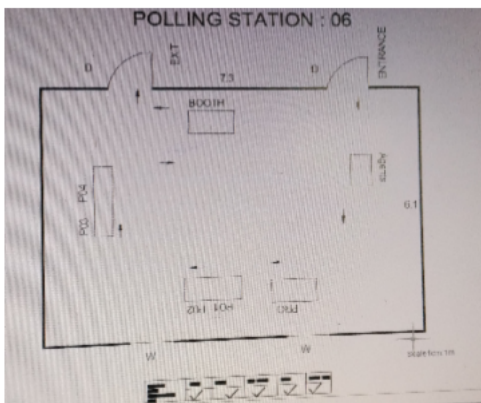

Nazri Naksha

Google Map View

Polling Station Building Front View

Polling Station Front View

Cad View

Key MAP View