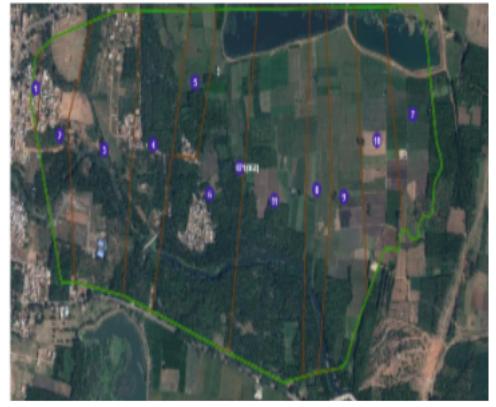

Google Map View

Polling Station Front View