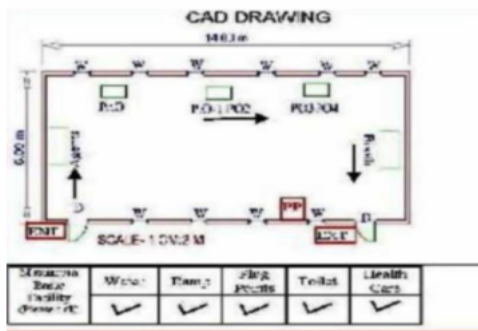

Nazri Naksha

Google Map View

Cad View