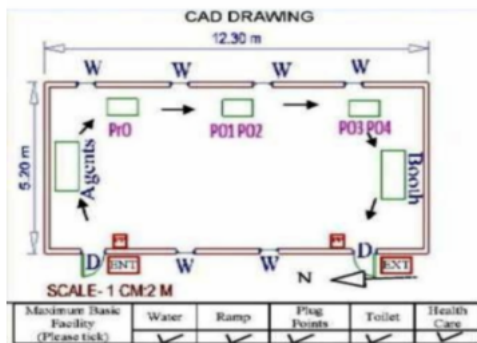

Nazri Naksha

Google Map View

Polling Station Building Front View

Polling Station Front View

Cad View

Key MAP View