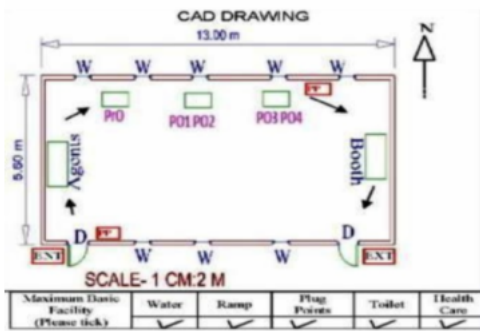

Nazri Naksha

Google Map View

Polling Station Building Front View

Polling Station Front View

Cad View

Key MAP View