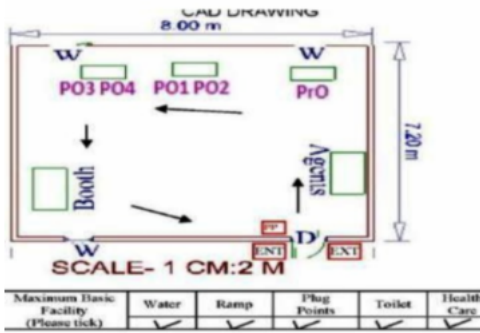

Nazri Naksha

Google Map View

Polling Station Building Front View

Polling Station Front View

Cad View

Key MAP View