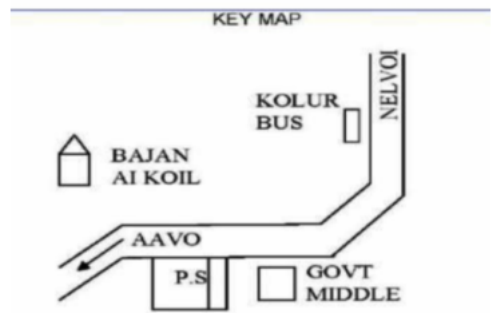

Nazri Naksha

Google Map View