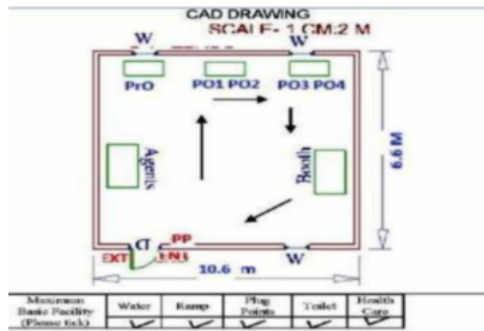

Nazri Naksha

Google Map View

Polling Station Building Front View

Polling Station Front View

Cad View

Key MAP View