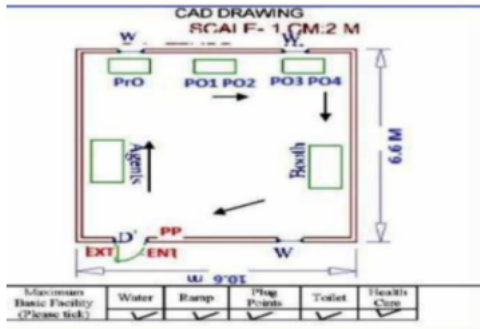

Nazri Naksha

Google Map View