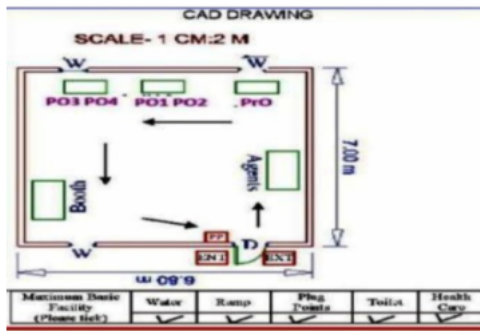

Nazri Naksha

Google Map View

Cad View

Key MAP View