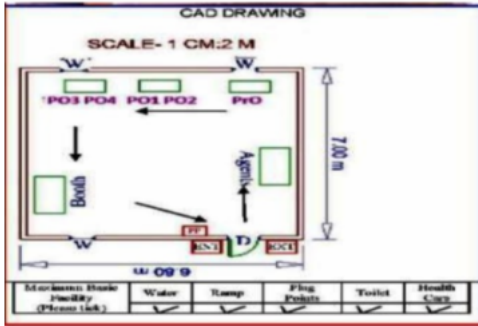

Nazri Naksha

Google Map View

Polling Station Building Front View

Cad View