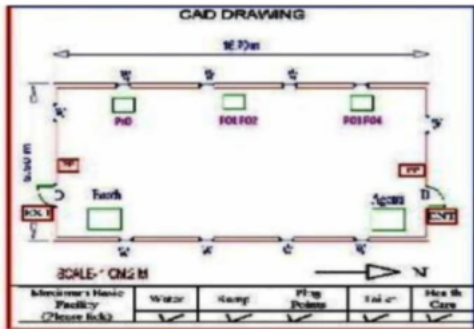

Nazri Naksha

Google Map View

Cad View

Key MAP View