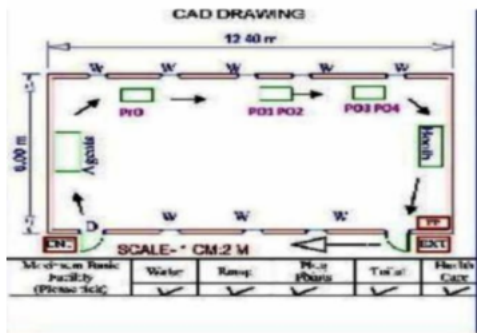

Nazri Naksha

Google Map View

Polling Station Front View

Cad View

Key MAP View