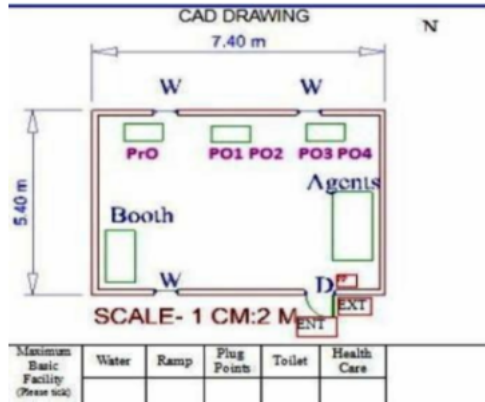

Nazri Naksha

Google Map View

Polling Station Building Front View

Polling Station Front View

Cad View

Key MAP View