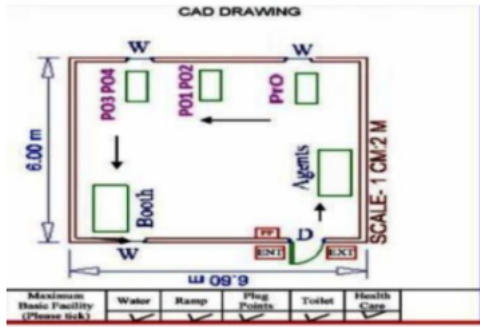

Nazri Naksha

Google Map View

Cad View

Key MAP View