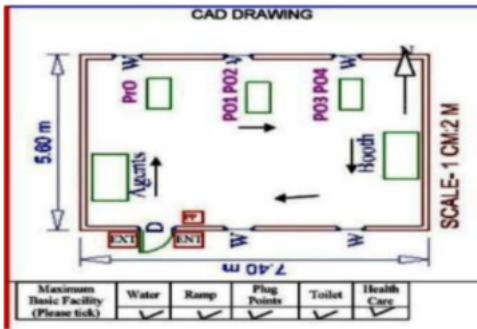

Nazri Naksha

Google Map View

Cad View

Key MAP View