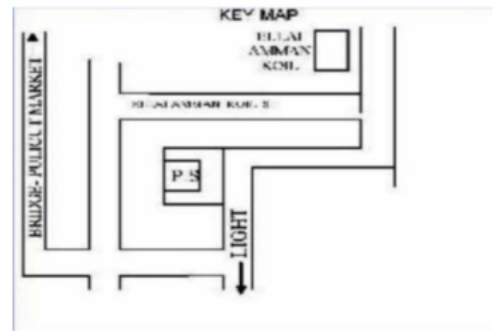

Nazri Naksha

Google Map View

Cad View