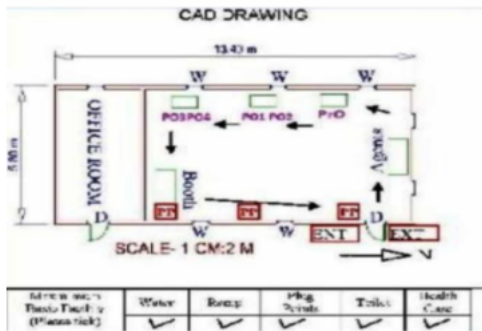

Nazri Naksha

Google Map View

Cad View