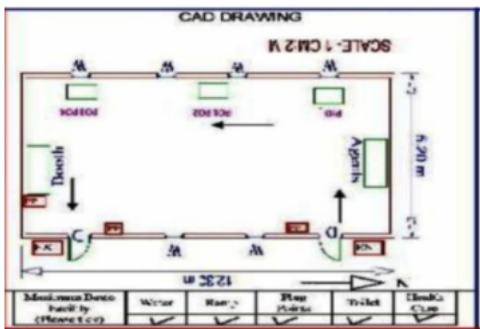

Nazri Naksha

Google Map View