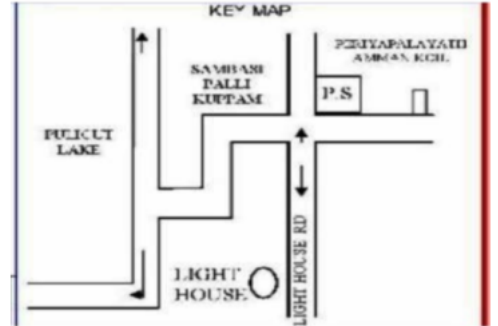

Nazri Naksha

Google Map View

Polling Station Building Front View

Cad View