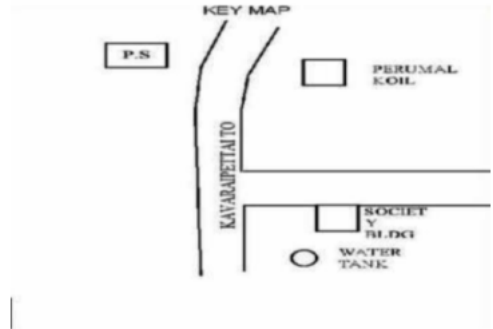

Nazri Naksha

Google Map View

Polling Station Building Front View

Cad View