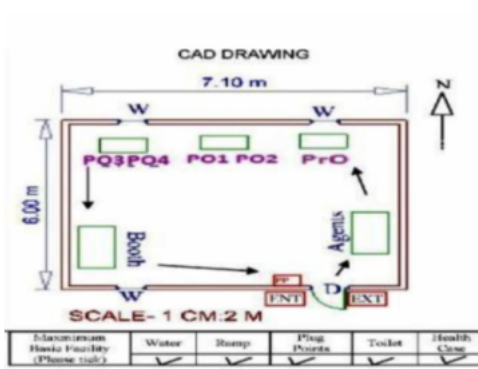

Nazri Naksha

Google Map View

Cad View