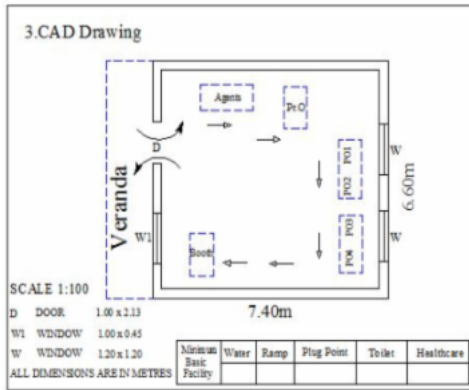

Nazri Naksha

Google Map View

Polling Station Building Front View

Polling Station Front View

Cad View

Key MAP View