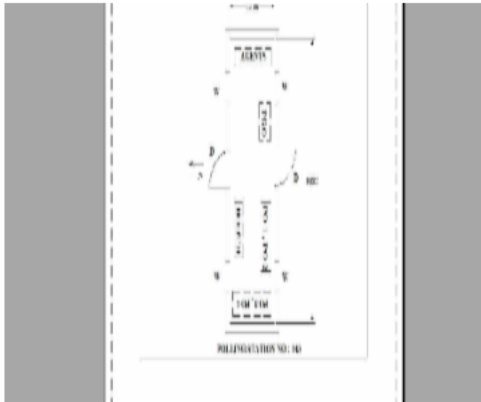

Nazri Naksha

Google Map View

Polling Station Building Front View

Polling Station Front View

Cad View

Key MAP View