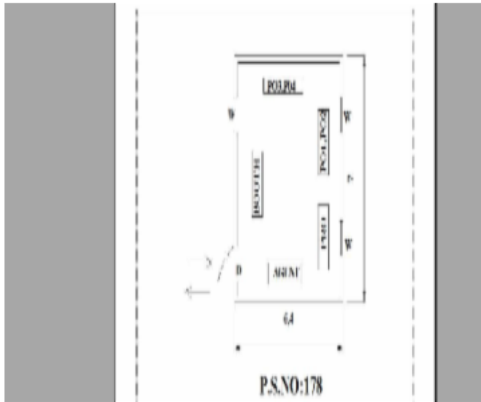

Nazri Naksha

Google Map View

Polling Station Building Front View

Polling Station Front View

Cad View

Key MAP View