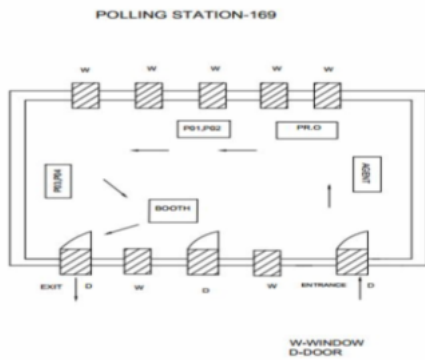

Nazri Naksha

Google Map View

Polling Station Building Front View

Polling Station Front View

Cad View

Key MAP View