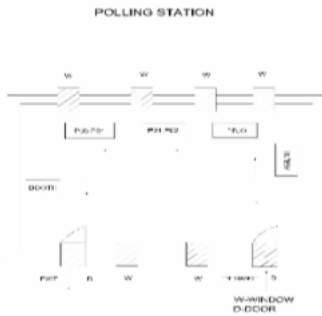

Nazri Naksha

Google Map View

Polling Station Building Front View

Polling Station Front View

Cad View

Key MAP View