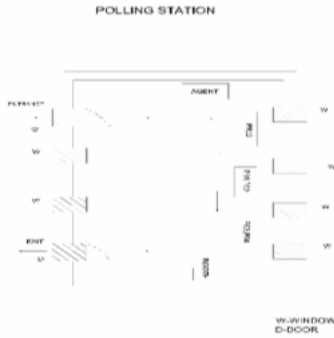

Nazri Naksha

Google Map View

Polling Station Building Front View

Polling Station Front View

Cad View

Key MAP View