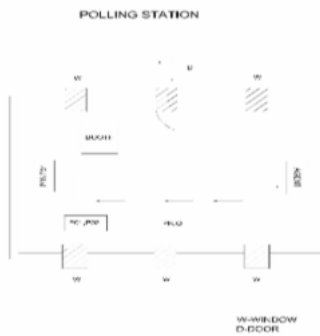

Nazri Naksha

Google Map View

Polling Station Building Front View

Polling Station Front View

Cad View

Key MAP View