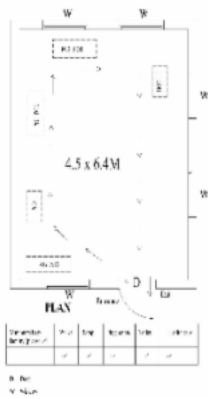

Nazri Naksha

Google Map View

Polling Station Building Front View

Polling Station Front View

Cad View

Key MAP View