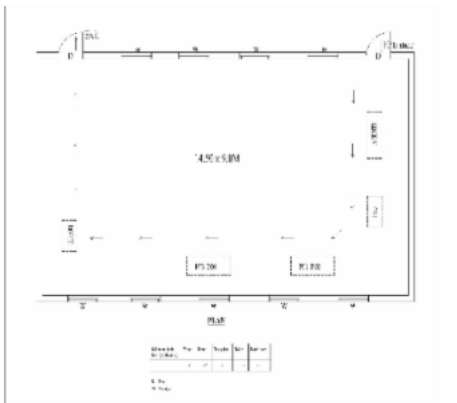

Nazri Naksha

Google Map View

Polling Station Building Front View

Polling Station Front View

Cad View

Key MAP View