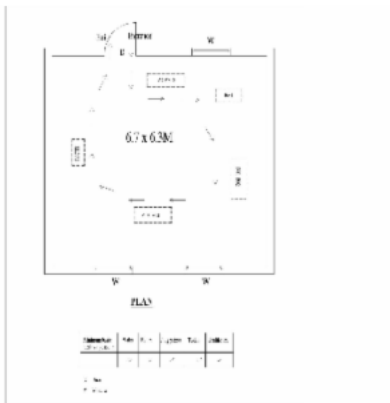

Nazri Naksha

Google Map View

Polling Station Building Front View

Polling Station Front View

Cad View

Key MAP View