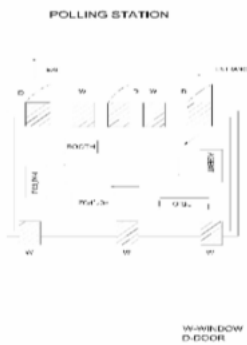

Nazri Naksha

Google Map View

Polling Station Building Front View

Polling Station Front View

Cad View

Key MAP View