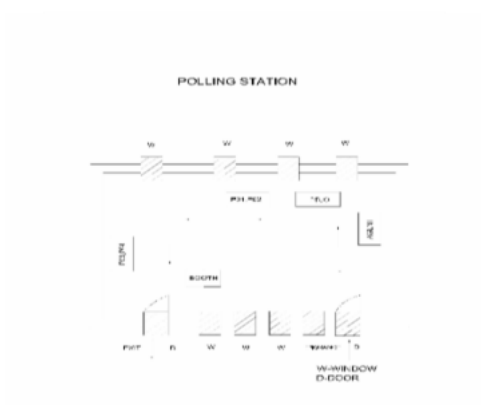

Nazri Naksha

Google Map View

Polling Station Building Front View

Polling Station Front View

Cad View

Key MAP View