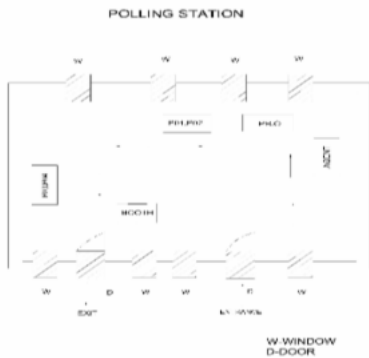

Nazri Naksha

Google Map View

Polling Station Building Front View

Polling Station Front View

Cad View

Key MAP View