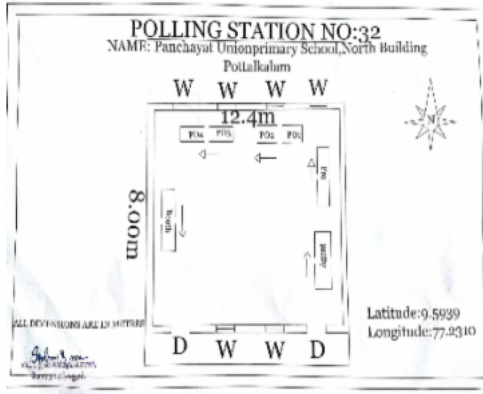

Nazri Naksha

Google Map View

Polling Station Building Front View

Polling Station Front View

Cad View

Key MAP View