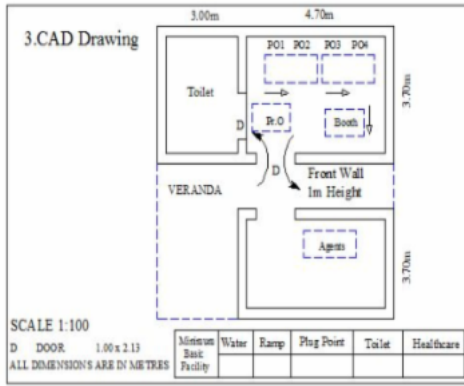

Nazri Naksha

Google Map View

Polling Station Building Front View

Polling Station Front View

Cad View

Key MAP View