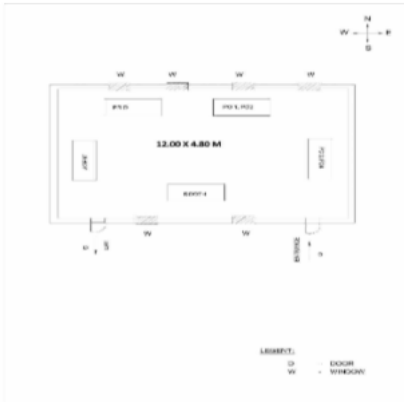

Nazri Naksha

Google Map View

Polling Station Building Front View

Polling Station Front View

Cad View

Key MAP View