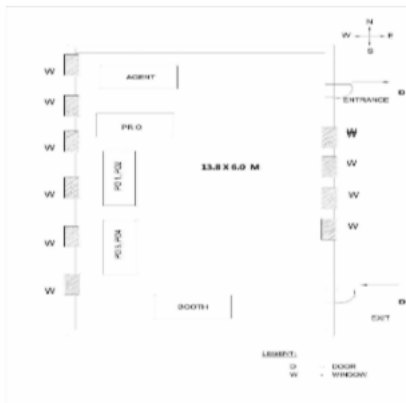

Nazri Naksha

Google Map View

Polling Station Building Front View

Polling Station Front View

Cad View

Key MAP View