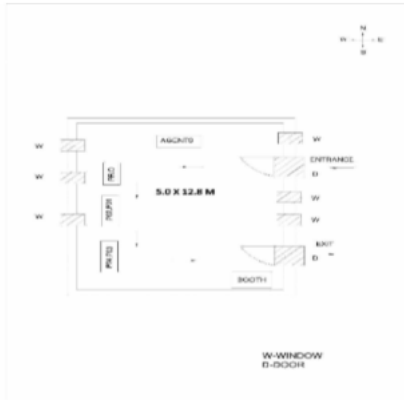

Nazri Naksha

Google Map View

Polling Station Building Front View

Polling Station Front View

Cad View

Key MAP View