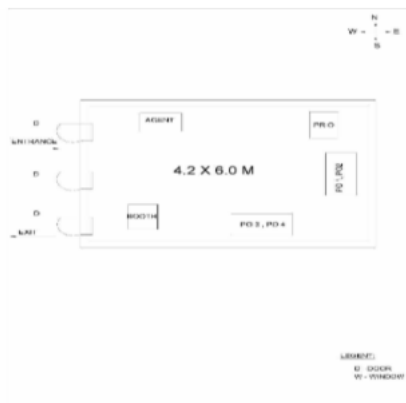

Nazri Naksha

Google Map View

Polling Station Building Front View

Polling Station Front View

Cad View

Key MAP View