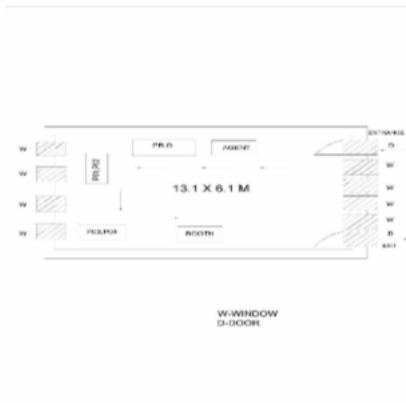

Nazri Naksha

Google Map View

Polling Station Building Front View

Polling Station Front View

Cad View

Key MAP View