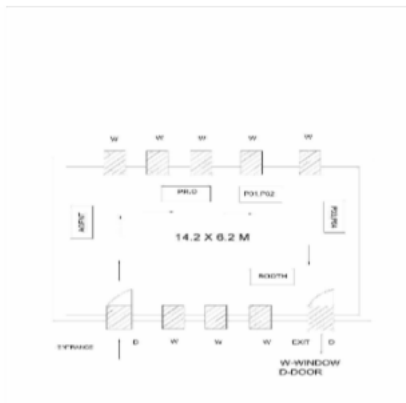

Nazri Naksha

Google Map View

Polling Station Building Front View

Polling Station Front View

Cad View

Key MAP View