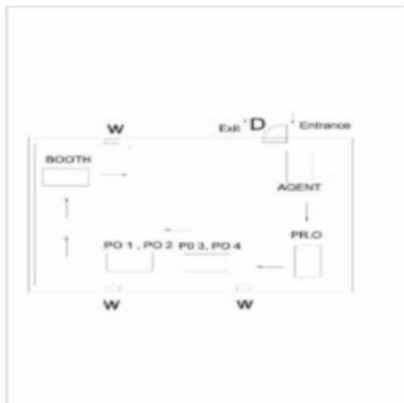

Nazri Naksha

Google Map View

Polling Station Building Front View

Polling Station Front View

Cad View

Key MAP View