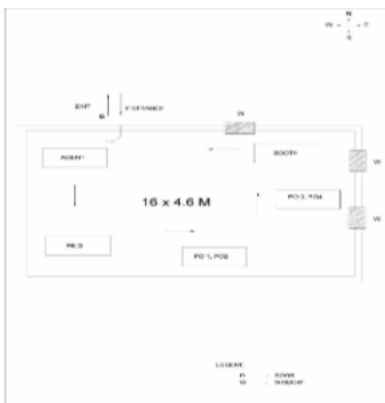

Nazri Naksha

Google Map View

Polling Station Building Front View

Polling Station Front View

Cad View

Key MAP View