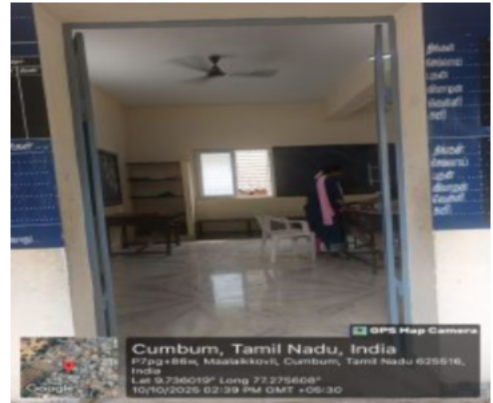

Polling Station Front View