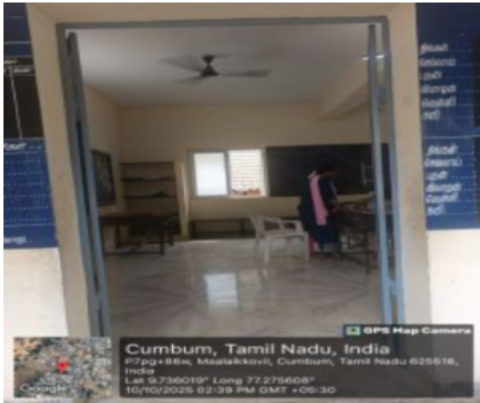

Polling Station Building Front View