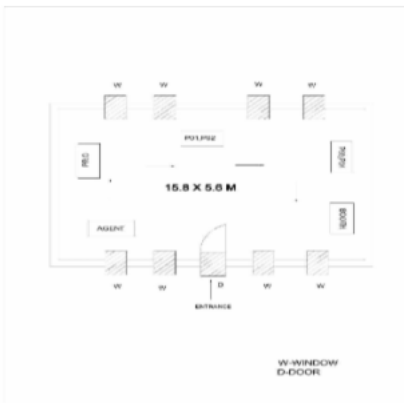

Nazri Naksha

Google Map View

Polling Station Building Front View

Polling Station Front View

Cad View

Key MAP View