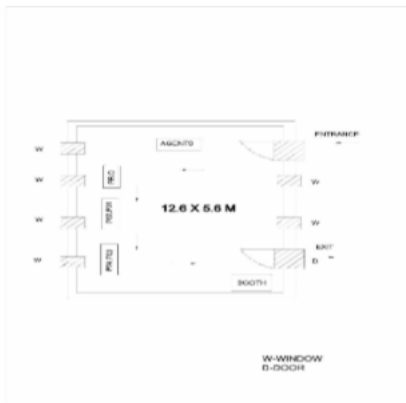

Nazri Naksha

Google Map View

Polling Station Building Front View

Polling Station Front View

Cad View

Key MAP View