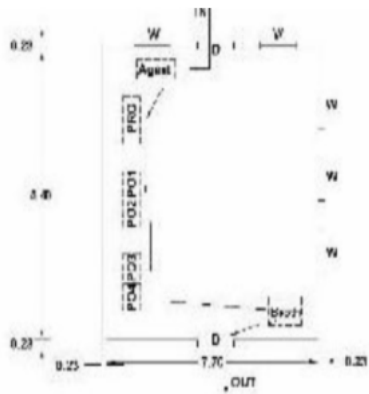

Nazri Naksha

Google Map View

Polling Station Building Front View

Polling Station Front View

Cad View

Key MAP View