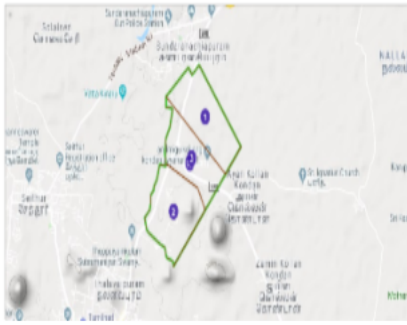

Nazri Naksha

Google Map View